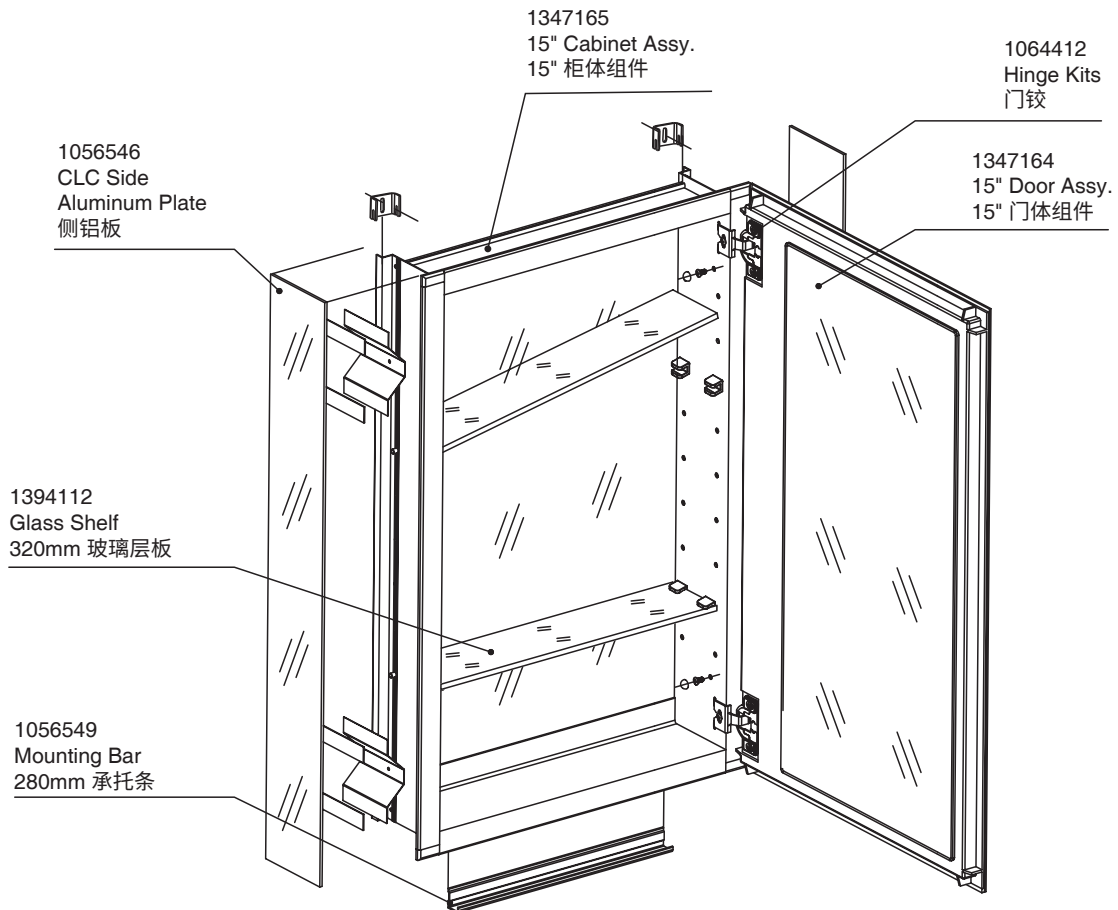

Wall Anchors  
爆炸胶钉

Top Clips  
顶扣

Snap-in Pins  
嵌入式层板架

#8 X 3/8" Side Kits Screws  
#8 X 3/8" 侧镜安装螺丝

#8 X 1 1/2" Phillips Head Screws  
#8 X 1 1/2" 圆头螺钉

Screw Caps  
螺丝盖

1056547  
Kits Hardware, Including Following Parts:  
配件包, 包含下列零件:

Side Kits Brackets  
侧镜支架

Wall Anchors  
爆炸胶钉

Top Clips  
顶扣

Snap-in Pins  
嵌入式层板架

#8 X 3/8" Side Kits Screws  
#8 X 3/8" 侧镜安装螺丝

#8 X 1 1/2" Phillips Head Screws  
#8 X 1 1/2" 圆头螺钉

Screw Caps  
螺丝盖