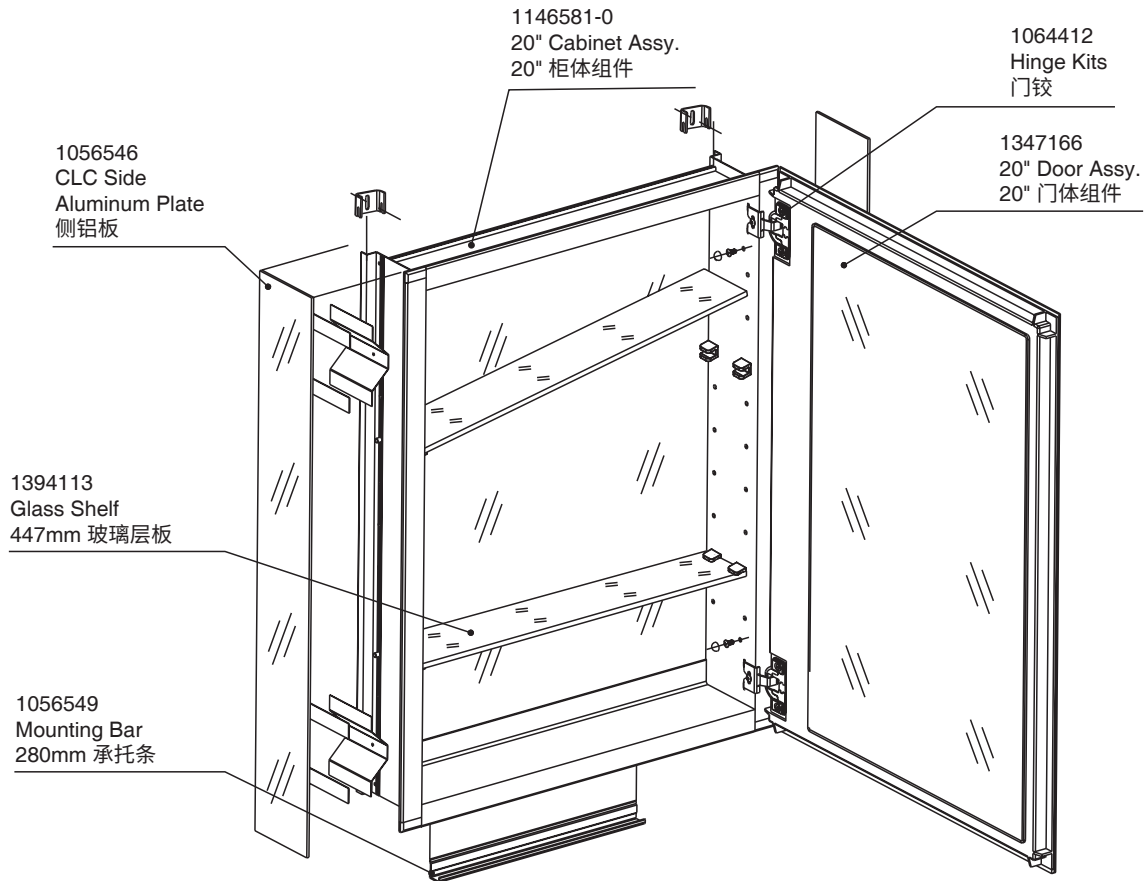

Screw Caps  
螺丝盖

1056547  
Kits Hardware, Including Following Parts:  
配件包, 包含下列零件:

Side Kits Brackets  
侧镜支架

Wall Anchors  
爆炸胶钉

Top Clips  
顶扣

Snap-in Pins  
嵌入式层板架

#8 X 3/8" Side Kits Screws  
#8 X 3/8" 侧镜安装螺丝

#8 X 1 1/2" Phillips Head Screws  
#8 X 1 1/2" 圆头螺钉

Screw Caps  
螺丝盖

1056547  
Kits Hardware, Including Following Parts:  
配件包, 包含下列零件:

Side Kits Brackets  
侧镜支架

Wall Anchors  
爆炸胶钉

Top Clips  
顶扣

Snap-in Pins  
嵌入式层板架

#8 X 3/8" Side Kits Screws  
#8 X 3/8" 侧镜安装螺丝

#8 X 1 1/2" Phillips Head Screws  
#8 X 1 1/2" 圆头螺钉

Screw Caps  
螺丝盖

1056547  
Kits Hardware, Including Following Parts:  
配件包, 包含下列零件:

Side Kits Brackets  
侧镜支架