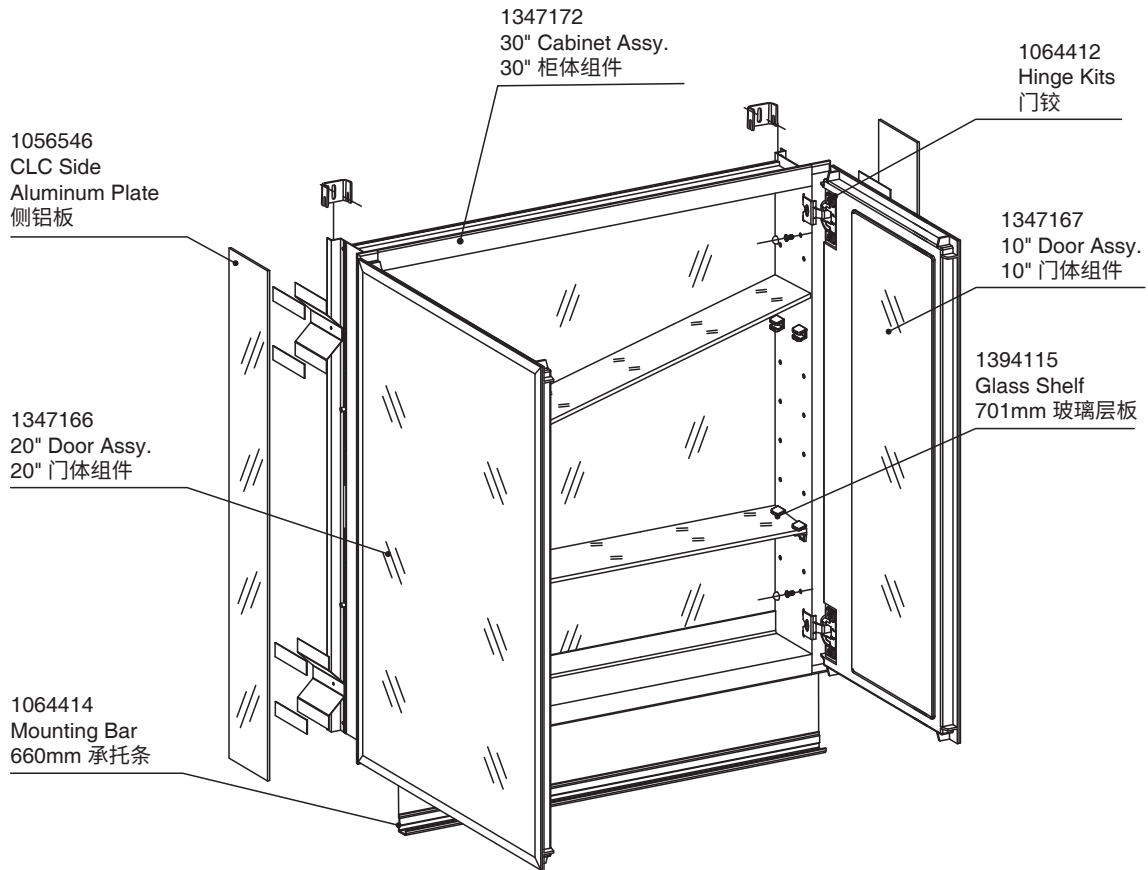

1056547  
Kits Hardware, Including Following Parts:  
配件包, 包含下列零件:

Side Kits Brackets  
侧镜支架

Wall Anchors  
爆炸胶钉

Top Clips  
顶扣

Snap-in Pins  
嵌入式层板架

#8 X 3/8" Side Kits Screws  
#8 X 3/8" 侧镜安装螺丝

#8 X 1 1/2" Phillips Head Screws  
#8 X 1 1/2" 圆头螺钉

Screw Caps  
螺丝盖

1056547  
Kits Hardware, Including Following Parts:  
配件包, 包含下列零件:

Side Kits Brackets  
侧镜支架

Wall Anchors  
爆炸胶钉

Top Clips  
顶扣

Snap-in Pins  
嵌入式层板架

#8 X 3/8" Side Kits Screws  
#8 X 3/8" 侧镜安装螺丝

#8 X 1 1/2" Phillips Head Screws  
#8 X 1 1/2" 圆头螺钉

Screw Caps  
螺丝盖

1056547  
Kits Hardware, Including Following Parts:  
配件包, 包含下列零件:

Side Kits Brackets  
侧镜支架

Wall Anchors  
爆炸胶钉

Top Clips  
顶扣

Snap-in Pins  
嵌入式层板架