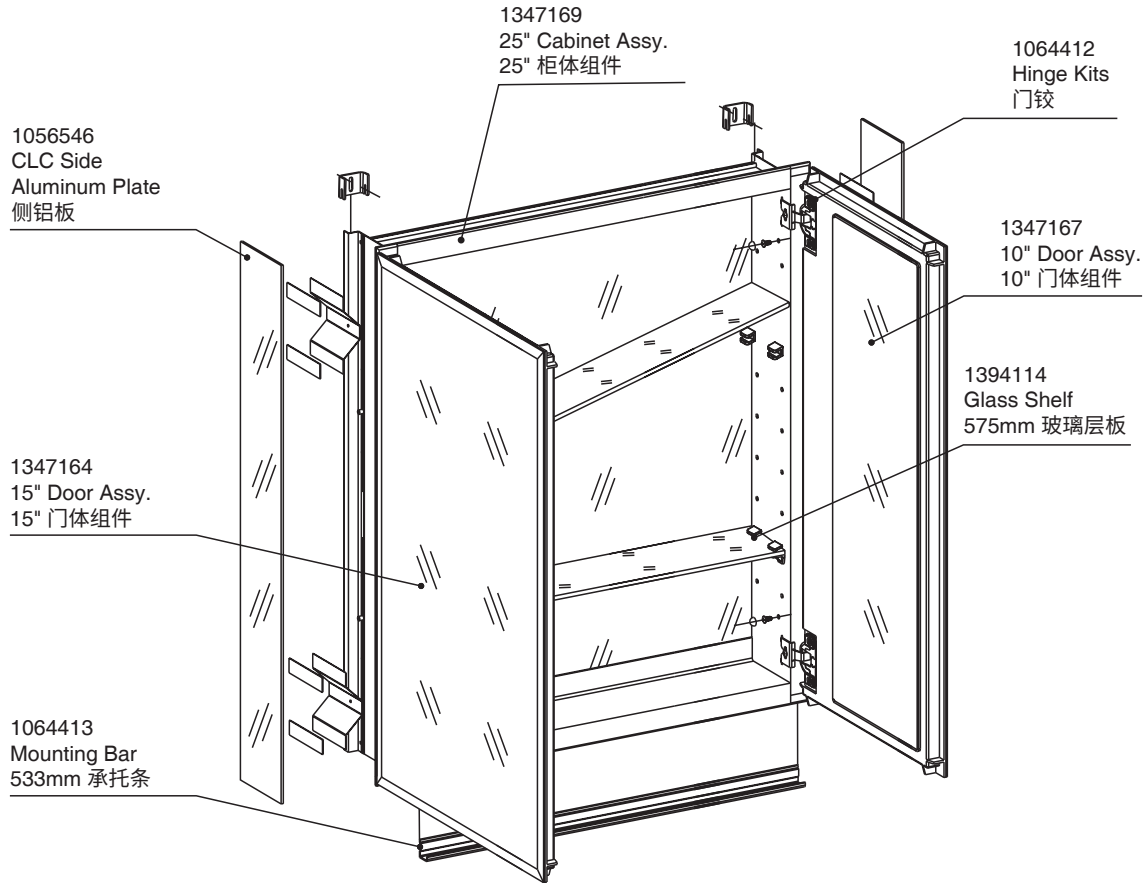

1056547  
Kits Hardware, Including Following Parts:  
配件包, 包含下列零件:

Side Kits Brackets  
侧镜支架

Wall Anchors  
爆炸胶钉

Top Clips  
顶扣

Snap-in Pins  
嵌入式层板架

#8 X 3/8" Side Kits Screws  
#8 X 3/8" 侧镜安装螺丝

#8 X 1 1/2" Phillips Head Screws  
#8 X 1 1/2" 圆头螺钉

Screw Caps  
螺丝盖

1056547  
Kits Hardware, Including Following Parts:  
配件包, 包含下列零件:

Side Kits Brackets  
侧镜支架

Wall Anchors  
爆炸胶钉

Top Clips  
顶扣

Snap-in Pins  
嵌入式层板架

#8 X 3/8" Side Kits Screws  
#8 X 3/8" 侧镜安装螺丝

#8 X 1 1/2" Phillips Head Screws  
#8 X 1 1/2" 圆头螺钉

Screw Caps  
螺丝盖

1056547  
Kits Hardware, Including Following Parts:  
配件包, 包含下列零件:

Side Kits Brackets  
侧镜支架

Wall Anchors  
爆炸胶钉

Top Clips  
顶扣

Snap-in Pins  
嵌入式层板架

#8 X 3/8" Side Kits Screws  
#8 X 3/8" 侧镜安装螺丝

#8 X 1 1/2" Phillips Head Screws  
#8 X 1 1/2" 圆头螺钉

Screw Caps  
螺丝盖

1056547  
Kits Hardware, Including Following Parts:  
配件包, 包含下列零件:

Side Kits Brackets  
侧镜支架